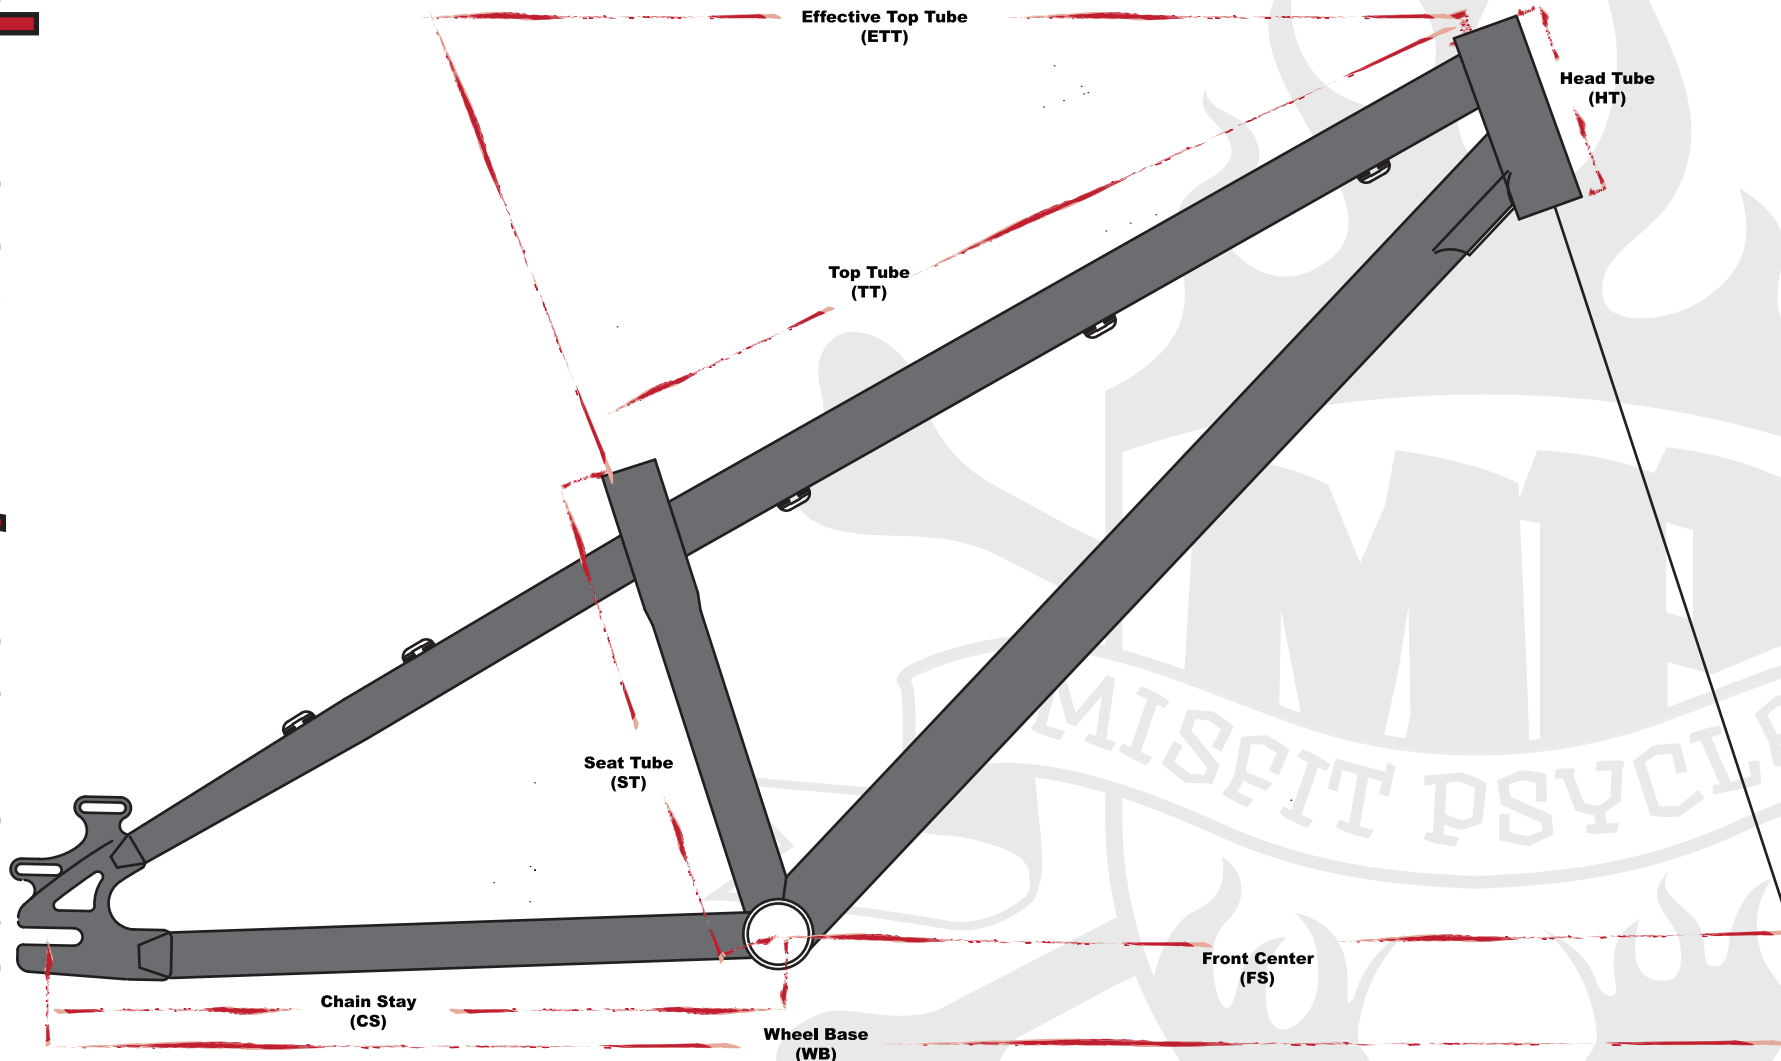

Nummers: Urban/Dirt Jump

SIZE	ONE SIZE
ST	300mm/11.81"
ST Angle	71
ETT	575mm/22.64"
TT	556mm/21.89"
CS	410mm/16.14"
FS	637mm/25.08"
WB	1049.2mm/41.31"
HT	110mm/4.33"
HT Angle	69

FORK	Misfit Rigid 20mm
Axle/Crown	430mm/16.99"
Offset	40mm/1.57"
FORK	100mm Suspension
Axle/Crown	491mm/19.33"
Offset	40mm/1.57"